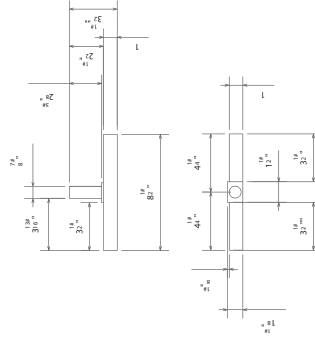

Detail 3-B : Double Scale

QTY. 8 sets, 16pcs. Turn Table Support Hinges

Detail 3-C : Normal Scale

QTY. 4 Turn Table Frame

Detail 3-E : Double Scale
QTY. 4 : Turn Table Plate

Detail 3-D : Double Scale

QTY. 4 : Cross Bar/Drum Pad Mount

Detail 3-A : Double Scale

QTY. 8 : Table Support Pole Brackets

JAM-O-DRUM

Detail Dwg.

Dwg No. **3-of-3**

Prepared By:

Billy Jack

4/30/03