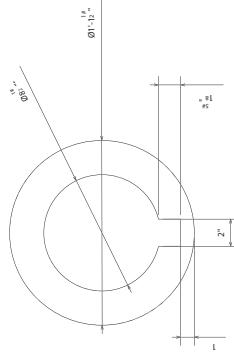

Detail 3-B : Double Scale

QTY. 8 sets, 16pcs. Turn Table Support Hinges

Detail 3-C : Normal Scale

QTY. 4 Turn Table Frame

Detail 3-E : Double Scale
QTY. 4 : Turn Table Plate

Detail 3-D : Double Scale

QTY. 4 : Cross Bar/Drum Pad Mount

Detail 3-A : Double Scale

QTY. 8 : Table Support Pole Brackets

JAM-O-DRUM

Detail Dwg.

Dwg No. **3-of-3**

Prepared By:

Billy Jack

4/30/03