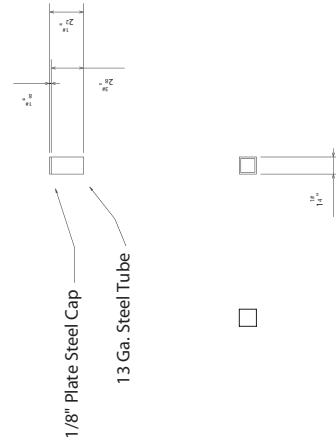

Detail 3-B : Double Scale

QTY. 8 sets, 16pcs. Turn Table Support Hinges

Detail 3-C : Normal Scale

QTY. 4 Turn Table Frame

Detail 3-E : Double Scale
QTY. 4 : Turn Table Plate

Detail 3-D : Double Scale

QTY. 4 : Cross Bar/Drum Pad Mount

Detail 3-A : Double Scale

QTY. 8 : Table Support Pole Brackets

JAM-O-DRUM

Detail Dwg.

Dwg No. **3-of-3**

Prepared By:

Billy Jack

4/30/03