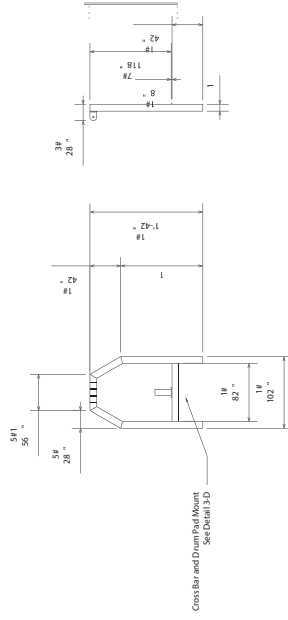

Detail 3-B : Double Scale

QTY. 8 sets, 16pcs. Turn Table Support Hinges

Detail 3-C : Normal Scale

QTY. 4 Turn Table Frame

Detail 3-E : Double Scale
QTY. 4 : Turn Table Plate

Detail 3-D : Double Scale

QTY. 4 : Cross Bar/Drum Pad Mount

Detail 3-A : Double Scale

QTY. 8 : Table Support Pole Brackets

JAM-O-DRUM

Detail Dwg.

Dwg No. **3-of-3**

Prepared By:

Billy Jack

4/30/03