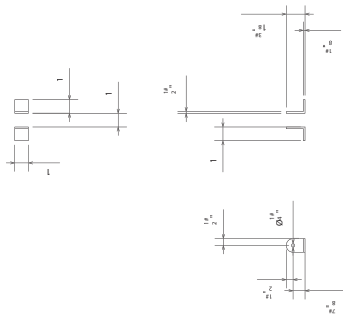

Detail 3-B : Double Scale

QTY. 8 sets, 16pcs. Turn Table Support Hinges

Detail 3-C : Normal Scale

QTY. 4 Turn Table Frame

Detail 3-E : Double Scale
QTY. 4 : Turn Table Plate

Detail 3-D : Double Scale

QTY. 4 : Cross Bar/Drum Pad Mount

Detail 3-A : Double Scale

QTY. 8 : Table Support Pole Brackets

JAM-O-DRUM

Detail Dwg.

Dwg No. **3-of-3**

Prepared By:

Billy Jack

4/30/03