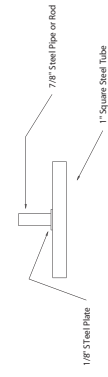

Detail 3-B : Double Scale

QTY. 8 sets, 16pcs. Turn Table Support Hinges

Detail 3-C : Normal Scale

QTY. 4 Turn Table Frame

Detail 3-E : Double Scale
QTY. 4 : Turn Table Plate

Detail 3-D : Double Scale

QTY. 4 : Cross Bar/Drum Pad Mount

Detail 3-A : Double Scale

QTY. 8 : Table Support Pole Brackets

JAM-O-DRUM

Detail Dwg.

Dwg No. **3-of-3**

Prepared By:

Billy Jack

4/30/03